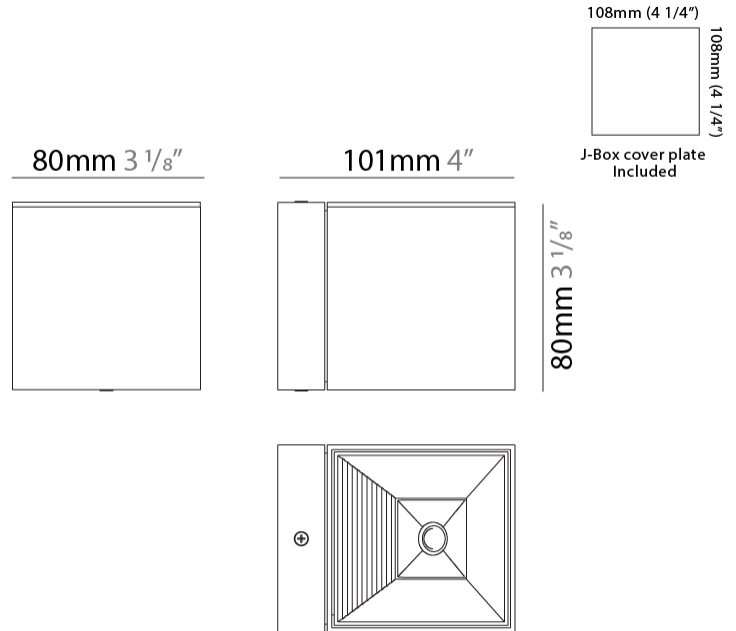

DAU SINGLE SURFACE

D93239-

base number   Finish
Options

1. To build a product code in our configurator select the specify button on the base model # product page
2. To build a manual product code on this datasheet choose from the options listed below in blue font and add the suffix to the base model #

GENERAL

Series: Dau
Subseries: Dau Single
Brand: Milan
Division: Design
Mounting Type: Surface
Mounting Location: Wall
Subcategory: Downlight

PHYSICAL

Shape: Cube
Length (mm): 80
Length (in): 3 1/8
Height (mm): 80
Depth (mm): 101
Height (in): 3 1/8
Depth (in): 4
Extension (mm): 101
Extension (in): 4
Light Distribution: Direct
Fixture Finish: BAL / MWL / BSL
Fixture Material: Extruded Aluminum

ELECTRICAL

Lamp Type: LED
Input Wattage (W): 7
Dimming: Electronic Low Voltage Dimming
Input Voltage (V): 120Vac Direct Line

LED

Number of LEDs: 1
Color Temperature (°K): 3000
Max. Delivered Lumen (lm): 665
CRI: >90 CRI
Lamp Life (hrs): 50000

OPTICAL

RATINGS AND CERTIFICATIONS

Certified By: Certified for North American Standards
IP rating: IP20

PROJECT	_____
TYPE	_____
SPECIFIER	_____
QUANTITY	_____
DATE	_____